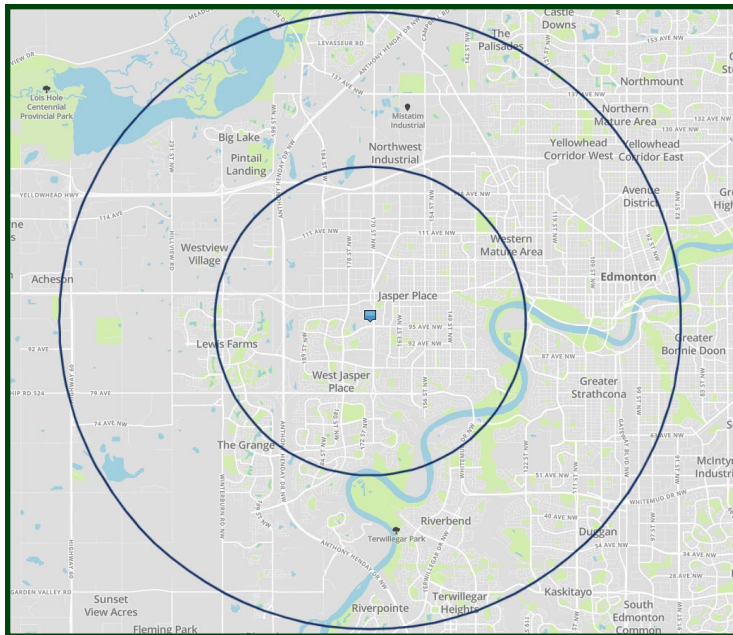

TERRA LOSA CENTRE

EDMONTON, AB

Melissa Walsh
Director, Leasing
T: 403.303.2454
E: melissa.walsh@bgo.com

bgo.com

TERRA LOSA CENTRE EDMONTON, AB

Located in the hub of Edmonton's west side power centre retail node, Terra Losa Centre provides a broad range of national retailers and specialty offerings that brings a high frequency of repeat customers. Terra Losa Centre is anchored by Safeway and Shoppers Drug Mart, together with strong mid-box retailers including Michaels, Marshalls, Staples and Dollarama.

The centre features highly visible signage fronting 170th Street which sees nearly 45,000 vehicles per day (AAWTD 2018), further strengthening an already exceptional location to create a solid and consistent customer base.

TRADE AREA MAP

DEMOGRAPHICS

The information contained herein has been obtained from sources deemed to be reliable but does not form part of any future contract and is subject to independent verification by the reader. The property is subject to prior letting, withdrawal from the market and change without notice.