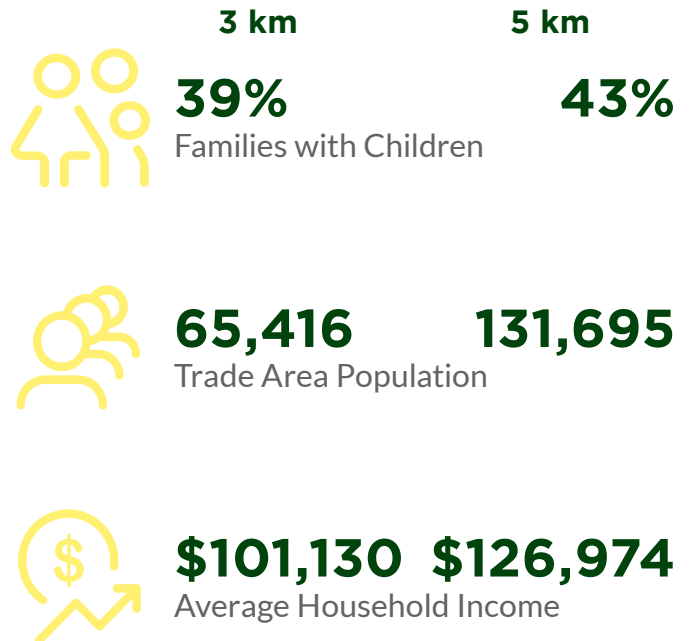

DEMOGRAPHICS

The information contained herein has been obtained from sources deemed to be reliable but does not form part of any future contract and is subject to independent verification by the reader. The property is subject to prior letting, withdrawal from the market and change without notice.